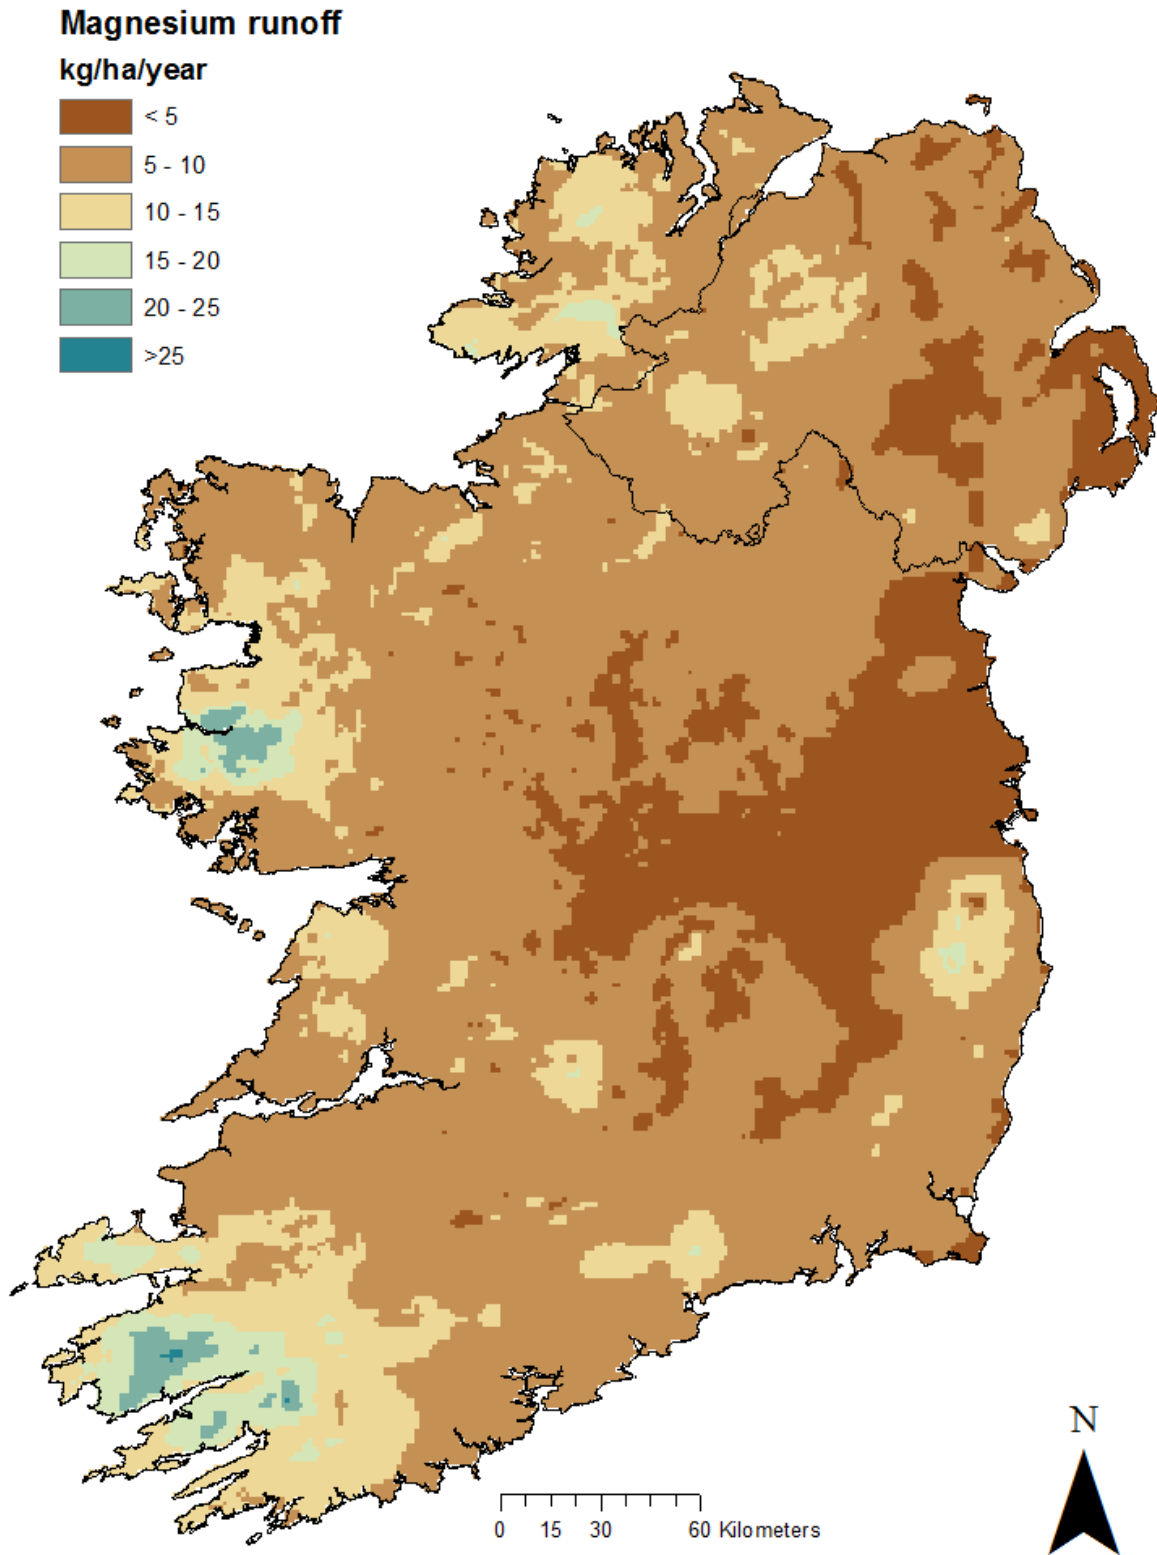

Magnesium in drainage (including leaching & runoff), kg/(ha year) for Ireland.

Magnesium (Mg) in leaching & runoff (kg/(ha year)).

Page Status: draft